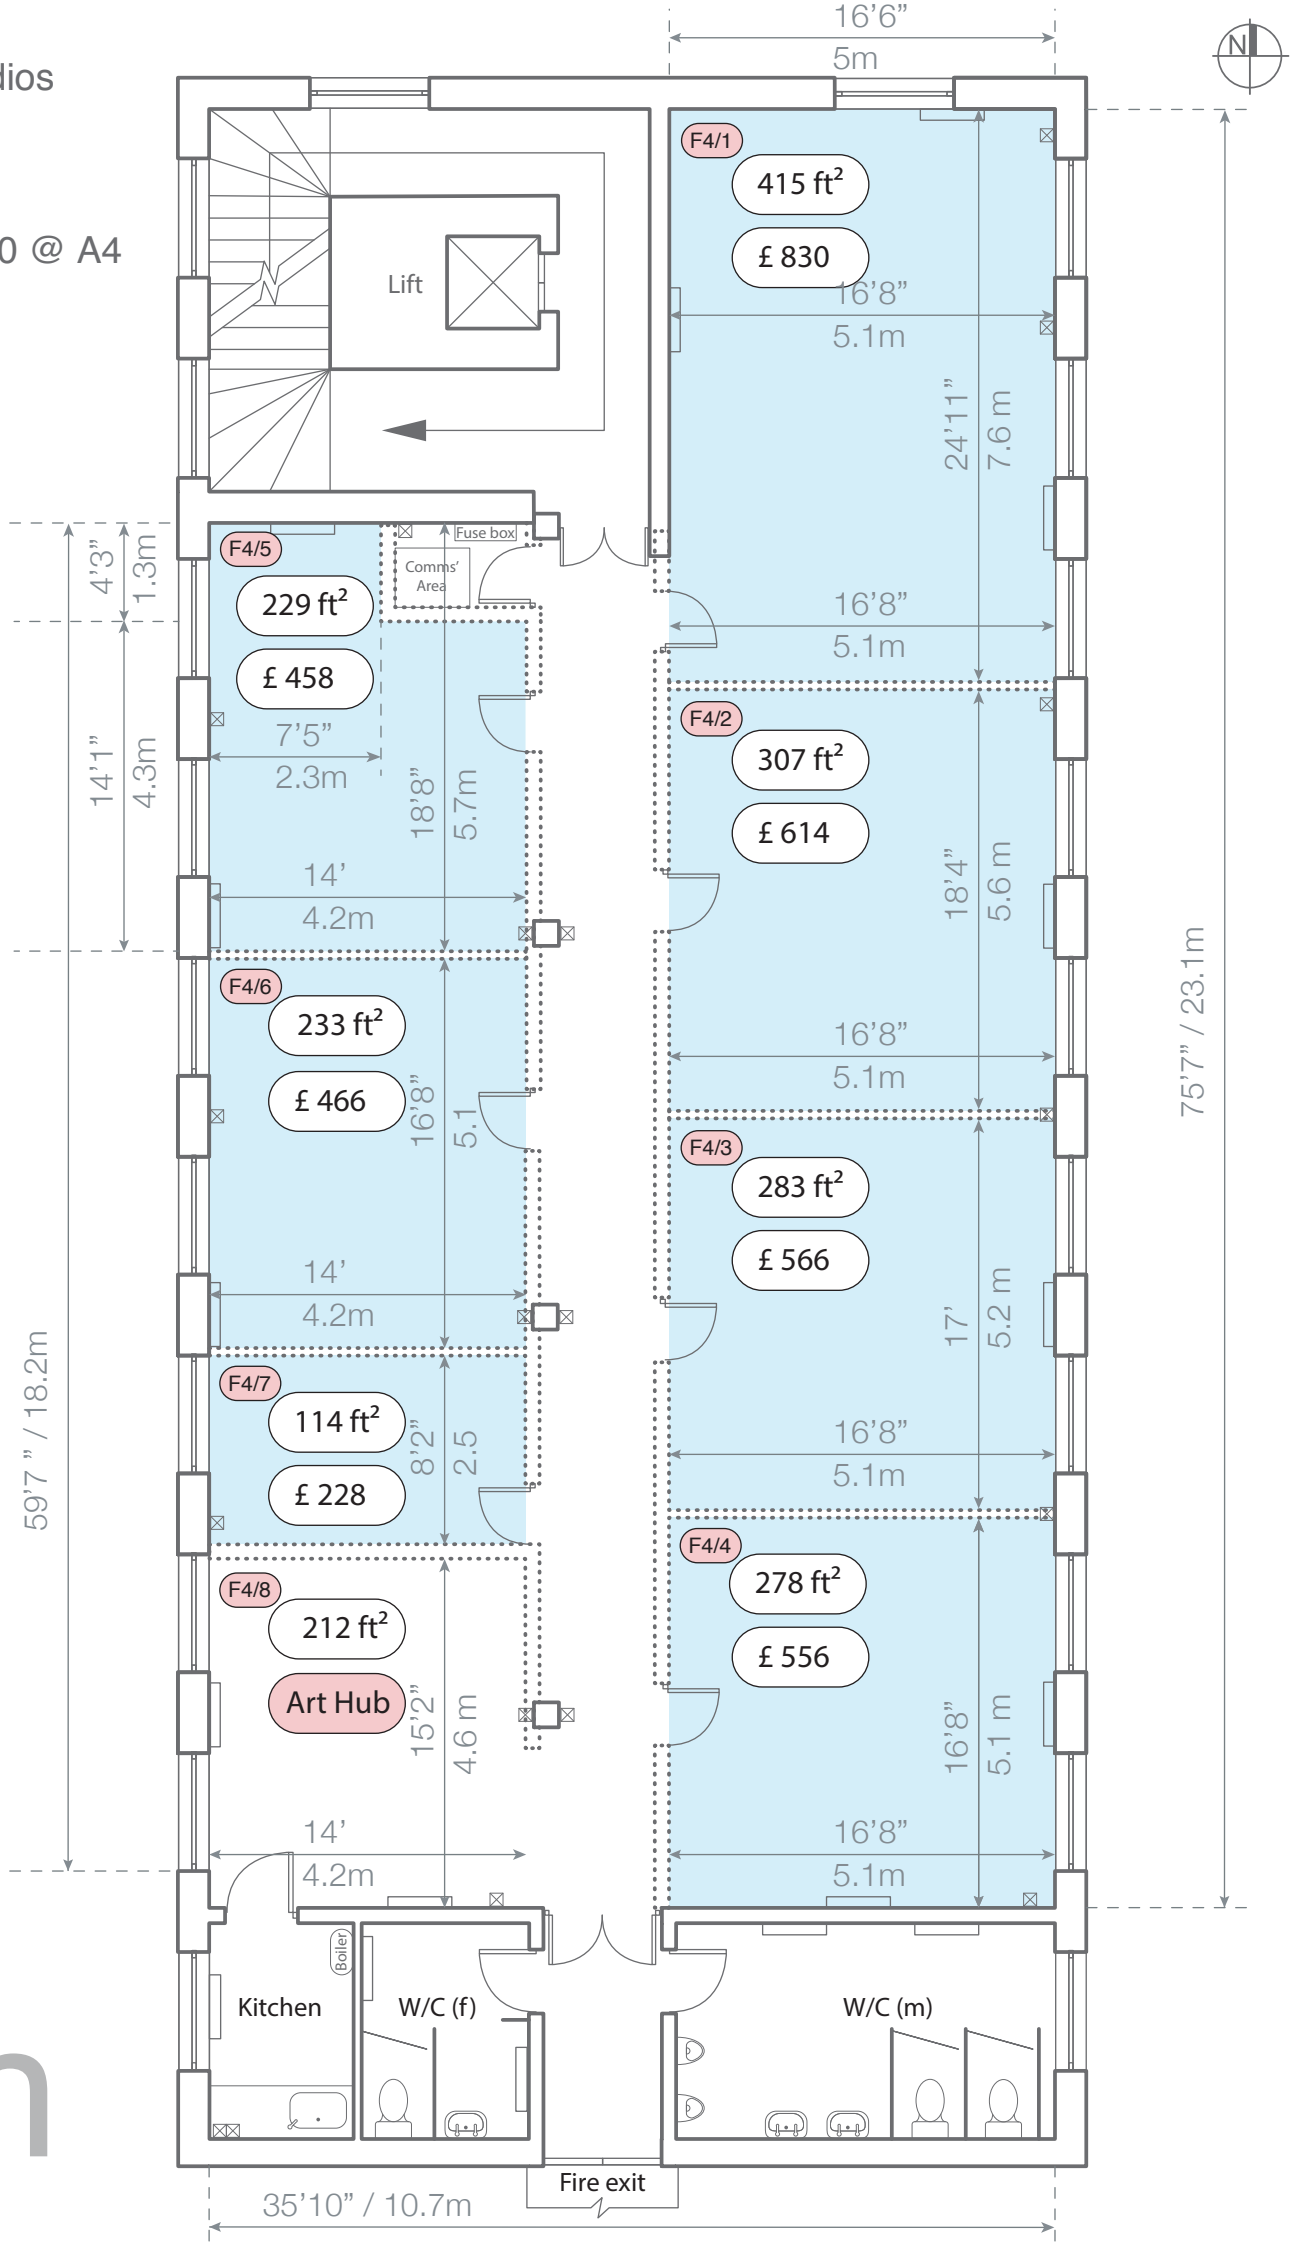

Art Hub Studios
 Building 77
 2nd Floor
 SCALE 1:100 @ A4
 Version 7

2nd

Art Hub Studios
 Building 77
 4th Floor
 SCALE 1:100 @ A4
 Version 7

4th