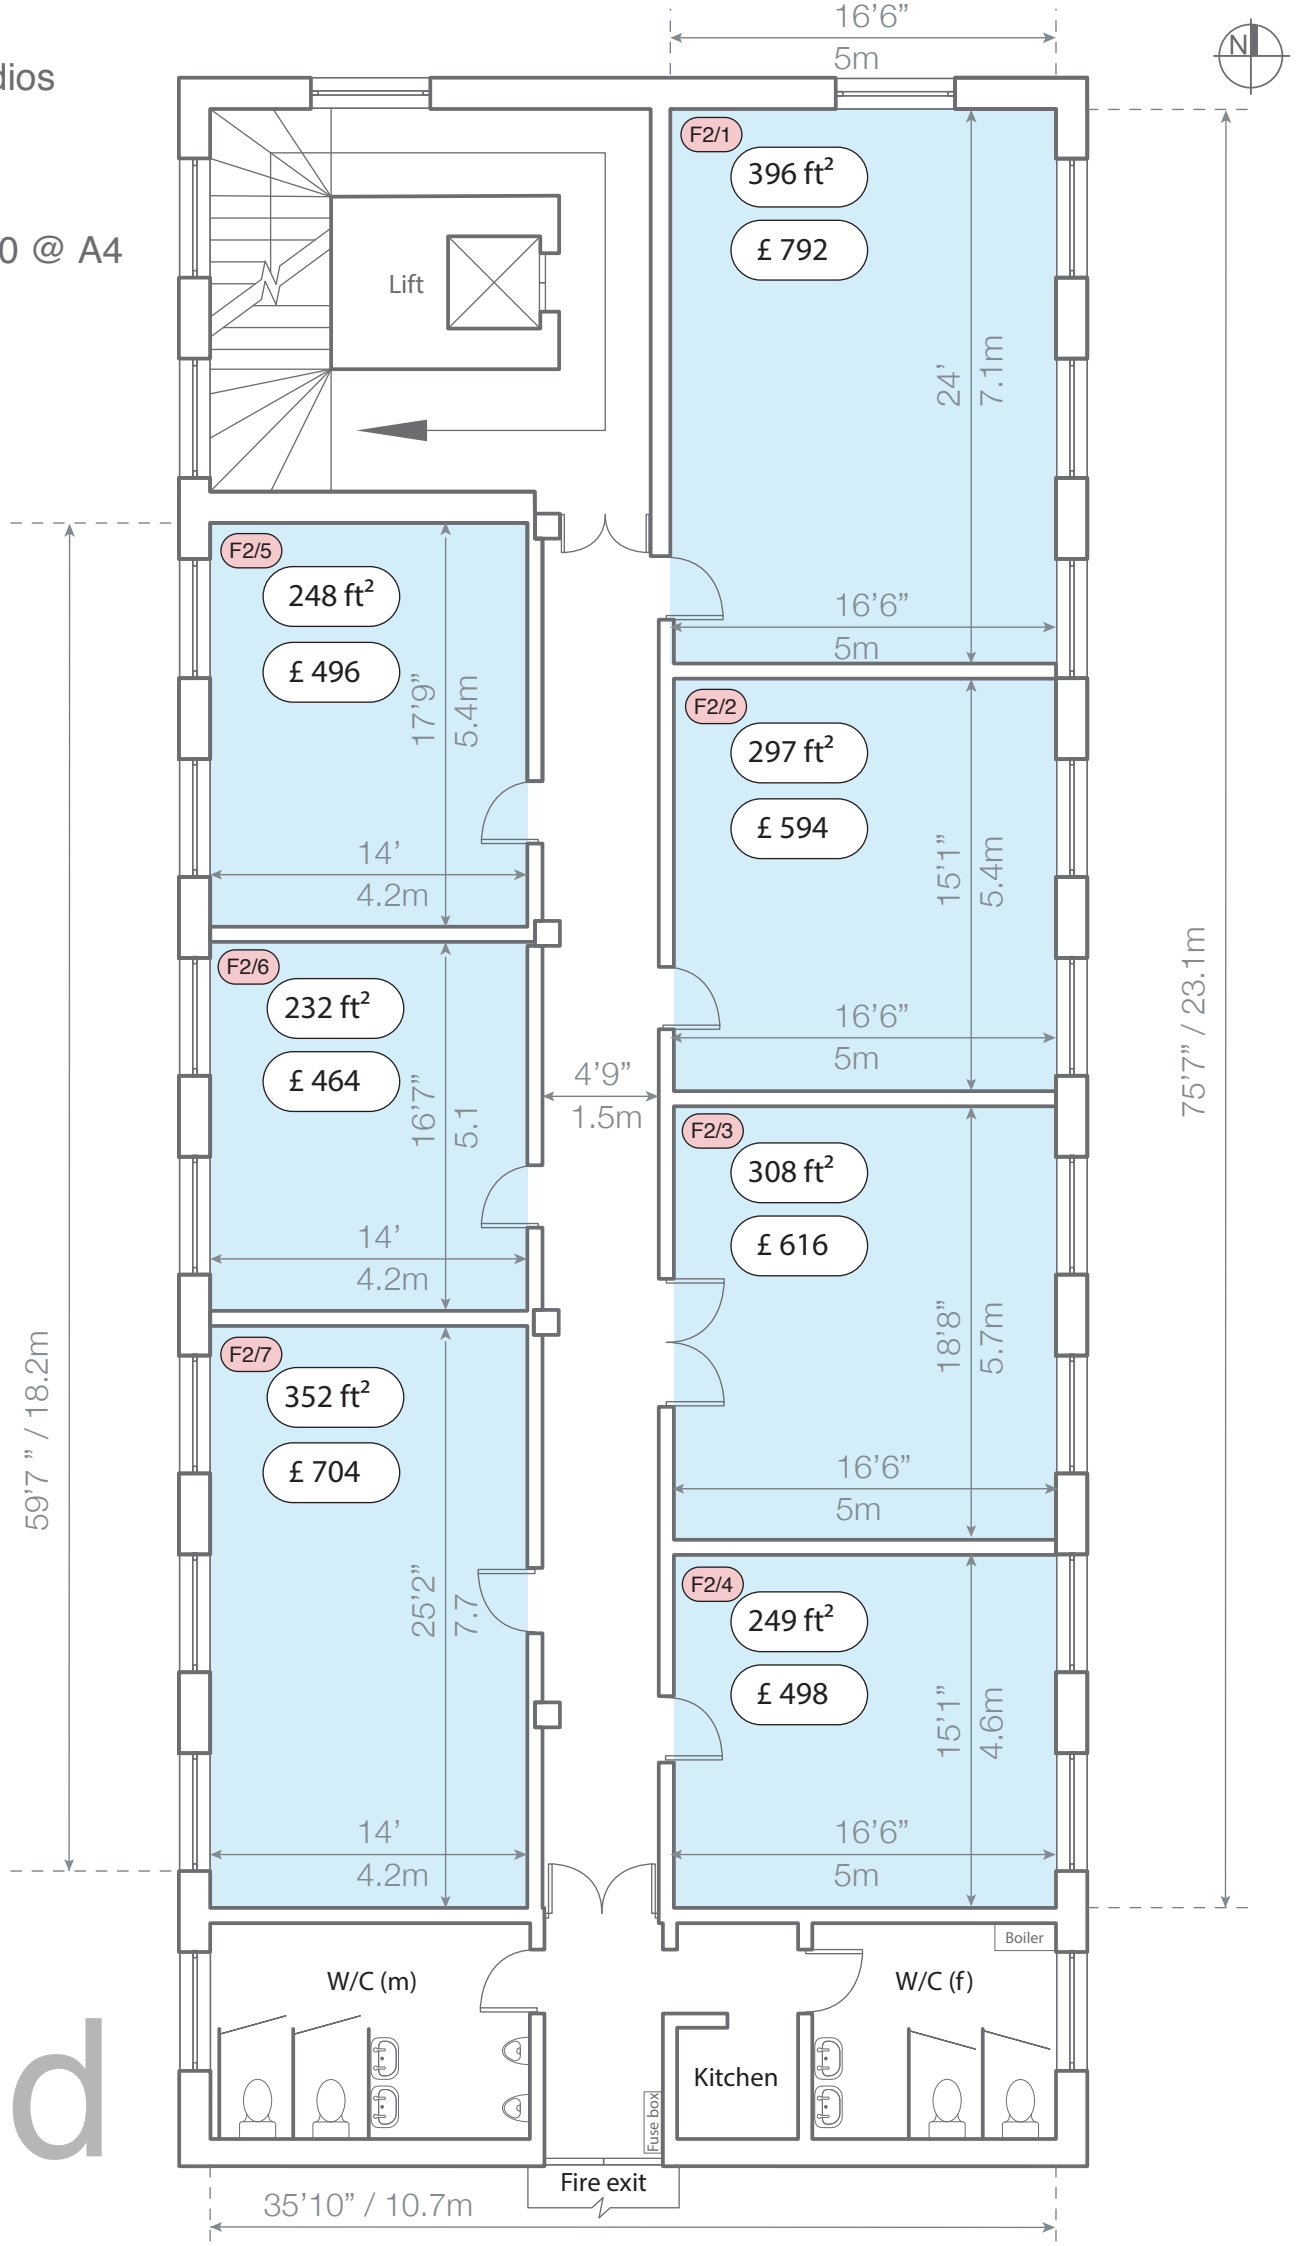

Art Hub Studios
 Building 77
 2nd Floor
 SCALE 1:100 @ A4
 Version 7

2nd

Art Hub Studios
 Building 77
 4th Floor
 SCALE 1:100 @ A4
 Version 7

4th